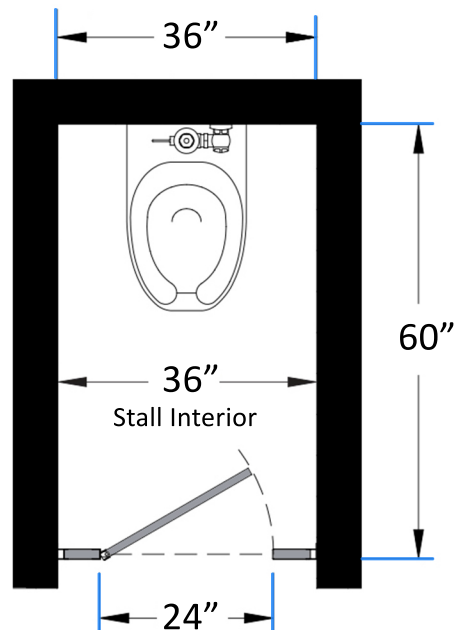

Style:  
 Overhead Braced  
 Floor Mount  
 Ceiling Mount  
 Floor/Ceiling Mount

Material:  
 Baked Enamel  
 Plastic Laminate  
 Solid Phenolic  
 Solid Plastic  
 Stainless Steel

Color:  
\_\_\_\_\_

Ship To: \_\_\_\_\_

City: \_\_\_\_\_

State: \_\_\_\_\_ Zip: \_\_\_\_\_

Bathroom Partitions - 1 Stall Between Walls Left Hand  
SKU: BTW1L  
Standard Dimensions

**Harbor City Supply**

Phone 443-279-0632 or 1-800-260-0907

1966 Greenspring Drive Suite 506, Timonium, Md. 21093